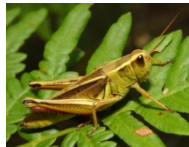

Where does it live?
Australia, Tasmania, New

How big is it?
About 25 pounds =

About the size of 4 gallons of milk

EXTINCT

Name:
Dodo Bird

What did it eat?
Fruit, Seeds

Where did it live?
Mauritius Island

How big was it?
About 25 pounds =

About the size of 4 gallons of milk

LIVING

Name:
Wild Turkey

What does it eat?
Seeds, Bugs, Fruit

Where does it live?
North America

How big is it?
About 10 pounds =

About the size of a gallon of milk

EXTANT

Name:
Wild Turkey

What does it eat?
Seeds, Bugs, Fruit

Where does it live?
North America

How big is it?
About 10 pounds =

About the size of a gallon of milk

EXTINCT

Name:
Quagga

What did it eat?
Grass, Fruit, Plants