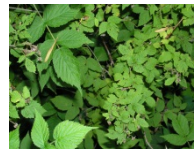

EXTINCT

Name:

Woolly Mammoth

What did it eat?

Trees, Plants

Where did it live?

*North America, Russia,
Northern Europe*

How big was it?

About 15,000pounds =

About the size of 2 Hummers