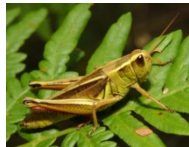

Where does it live?
Australia, Tasmania, New

How big is it?
About 25 pounds =

About the size of 4 gallons of milk

EXTINCT

Name:
Dodo Bird

What did it eat?
Fruit, Seeds

Where did it live?
Mauritius Island

How big was it?
About 25 pounds =

About the size of 4 gallons of milk

LIVING

Name:
Wild Turkey

What does it eat?
Seeds, Bugs, Fruit

Where does it live?
North America

How big is it?
About 10 pounds =

About the size of a gallon of milk

EXTANT