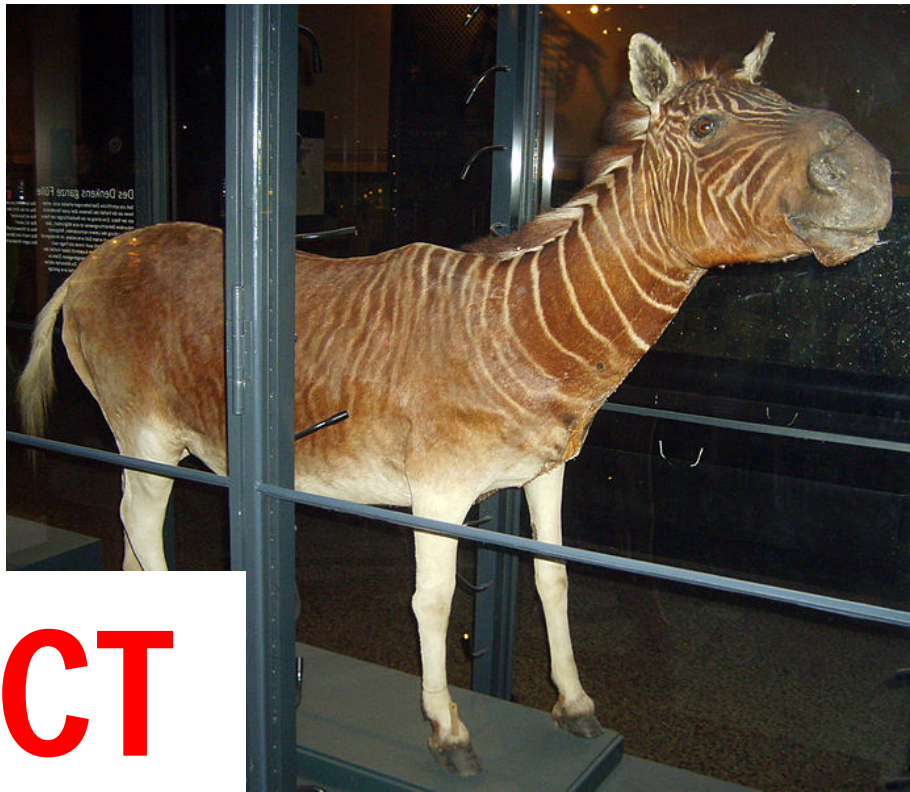

About the size of 4 gallons of milk

LIVING

Name:
Wild Turkey

What does it eat?
Seeds, Bugs, Fruit

Where does it live?
North America

How big is it?
About 10 pounds =

About the size of a gallon of milk

EXTANT

Name:
Wild Turkey

What does it eat?
Seeds, Bugs, Fruit

Where does it live?
North America

How big is it?
About 10 pounds =

About the size of a gallon of milk

EXTINCT

Name:
Quagga

What did it eat?
Grass, Fruit, Plants

Where did it live?
South Africa

How big was it?
About 500 pounds =

About the size of a big motorcycle

LIVING

Name:

Wild Mustang

What does it eat?

Grass, Plants

Where does it live?

North America

How big is it?

About 750 pounds =

About the size of a small tractor

EXTANT

Name:

Wild Mustang