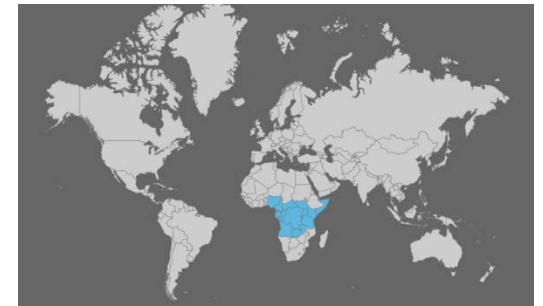

EXTINCT

Name:

Woolly Mammoth

What did it eat?

Trees, Plants

Where did it live?

*North America, Russia,
Northern Europe*

How big was it?

About 15,000pounds =

About the size of 2 Hummers

LIVING

Name:
African Elephant

What does it eat?
Plants, Fruit, Twigs

Where does it live?
Central Africa

How big is it?
About 11,000 pounds =

About the size of a large U-Haul Truck

EXTANT

Name:
African Elephant

What does it eat?
Plants, Fruit, Twigs

Where does it live?
Central Africa

How big is it?
About 11,000 pounds =

About the size of a large U-Haul Truck

Michael

Edgar
Alfonso