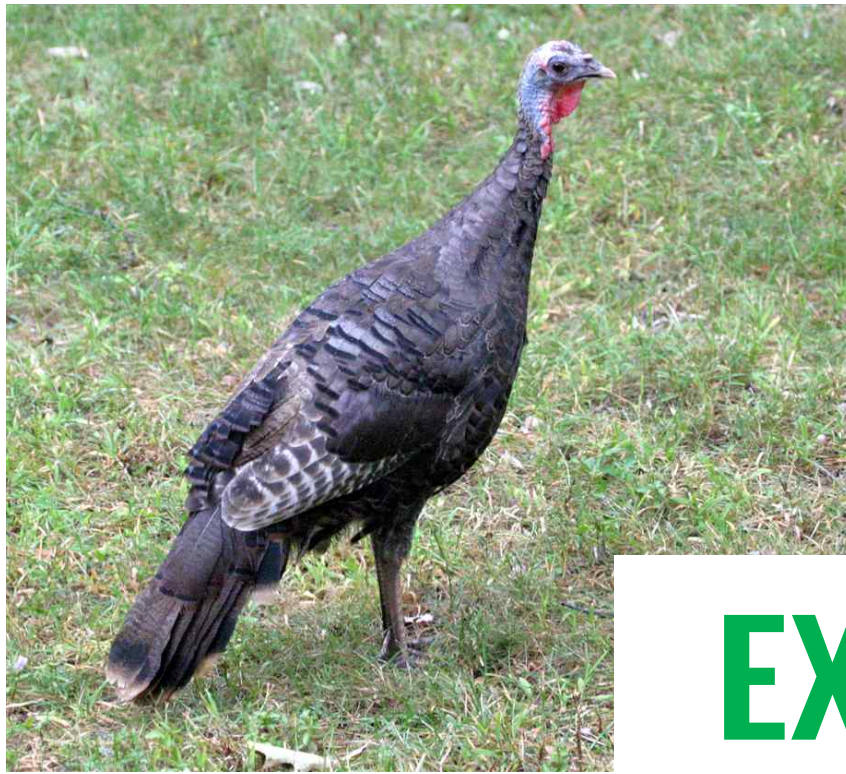

Where does it live?
Australia, Tasmania, New

How big is it?
About 25 pounds =

About the size of 4 gallons of milk

EXTINCT

Name:
Dodo Bird

What did it eat?
Fruit, Seeds

Where did it live?
Mauritius Island

How big was it?
About 25 pounds =

About the size of 4 gallons of milk

LIVING

Name:
Wild Turkey

What does it eat?
Seeds, Bugs, Fruit

Where does it live?
North America

How big is it?
About 10 pounds =

About the size of a gallon of milk

EXTANT

Name:
Wild Turkey

What does it eat?
Seeds, Bugs, Fruit

Where does it live?
North America

How big is it?
About 10 pounds =

About the size of a gallon of milk

EXTINCT

Name:
Quagga

What did it eat?
Grass, Fruit, Plants