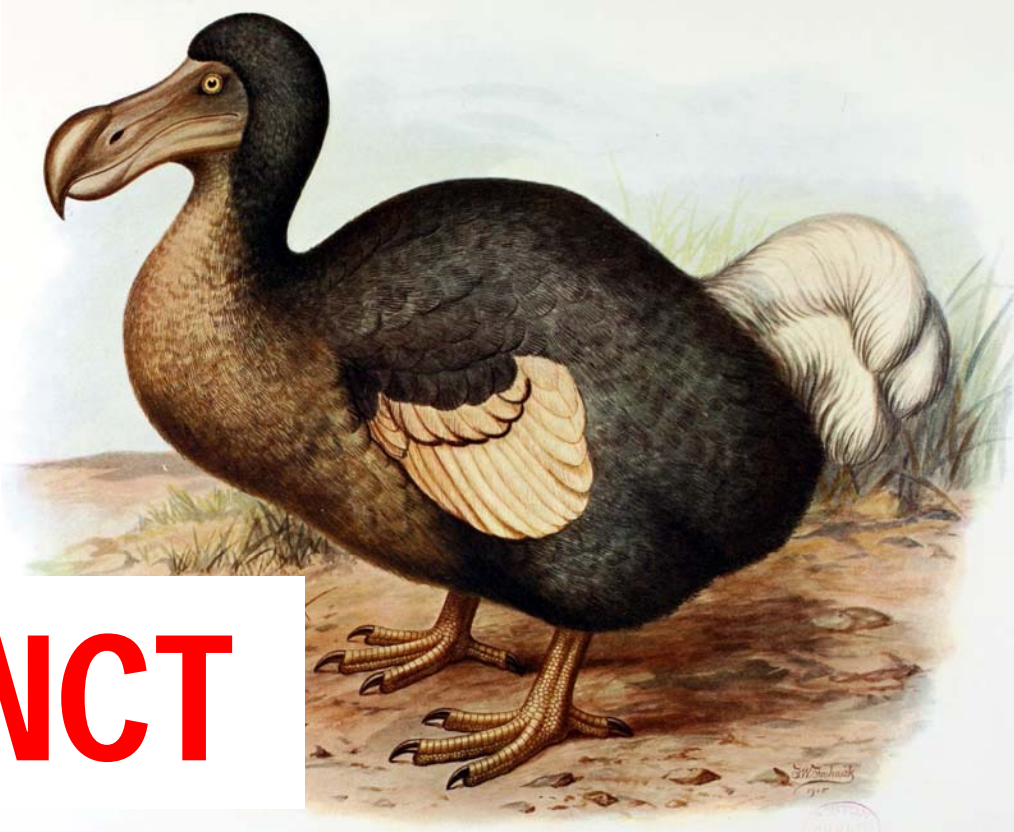

Where does it live?
Australia, Tasmania, New

How big is it?
About 25 pounds =

About the size of 4 gallons of milk

EXTINCT

Name:
Dodo Bird

What did it eat?
Fruit, Seeds

Where did it live?
Mauritius Island

How big was it?
About 25 pounds =